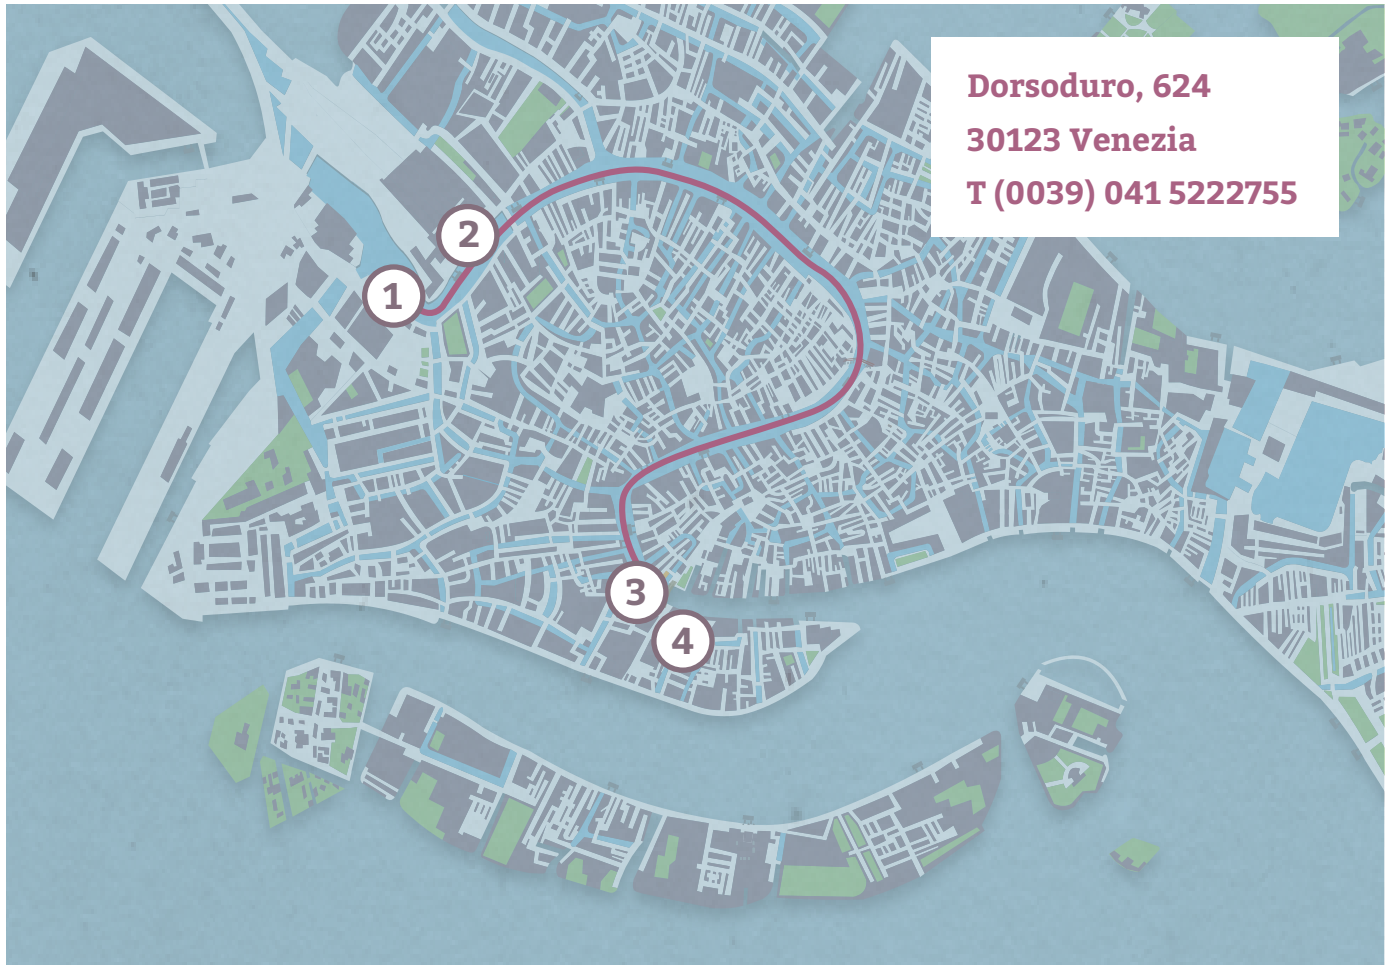

ostello casa accademia

- › **Line 1 or 2** from Piazzale Roma (Bus terminal)
30 minutes ride
- › **Line 1 or 2** from Train station (S. Lucia)
25 minutes ride

1. Piazzale Roma (bus terminal)
2. S. Lucia train station
3. Gallerie dell'Accademia
4. Hostel